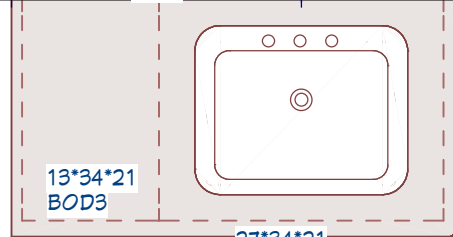

PROJECT NAME
Randy & Brenley Falk

PAGE 3

2021-05-06

All measurements from drywall

SUNVALLEY *Design Shop*

WWW.SUNVALLEYCABINETS.CA

PROJECT NAME
Randy & Brenley Falk

PAGE 4

2021-05-06

All measurements from drywall

42" - counter length

27.5" 14.5"

ENSUITE VANITY

BATHROOM VANITIES

Cabinets: S490 Door style in K15 Cannes
Countertops: W-4924-38 White Carrara Laminate
Square Wrap Edge, No Backsplash
Handles: Marathon 9765-128-DBK
Sink and faucet not included

54" -counter length

27"

MAIN BATH VANITY

1'34"21