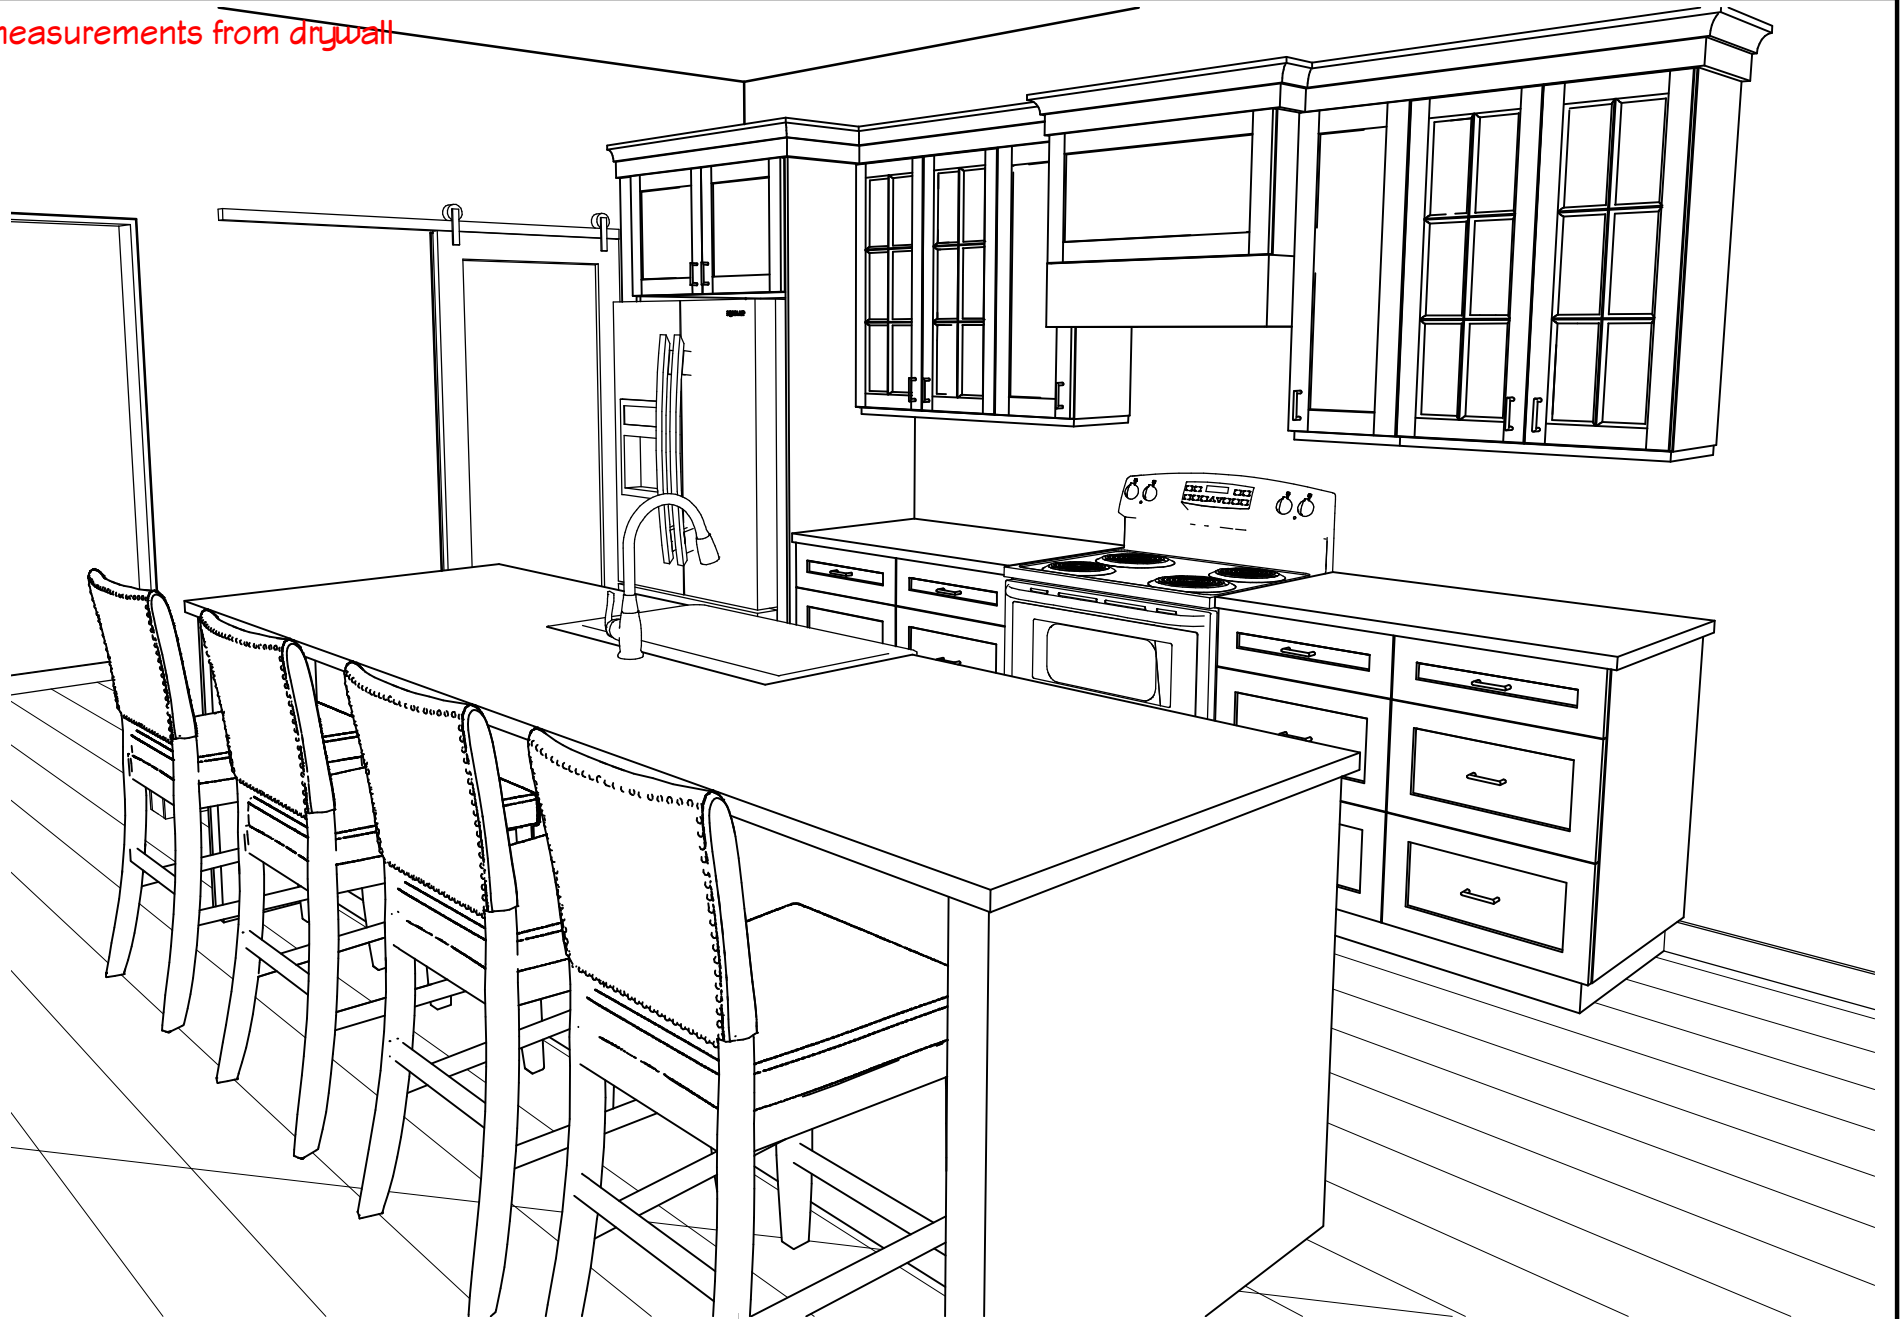

All measurements from drywall

SUNVALLEY *Design Shop*

WWW.SUNVALLEYCABINETS.CA

PROJECT NAME
Randy & Brenneley Falk

PAGE 2

2021-05-06

DRAWINGS PROPERTY OF SUNVALLEY CABINETS AND MAY NOT BE USED FOR ANY PURPOSE UNLESS APPROVED BY SUNVALLEY CABINETS IN WRITING.