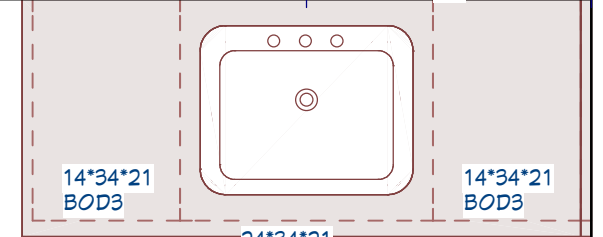

PROJECT NAME
Randy & Brenley Falk

PAGE 3

2021-05-06

All measurements from drywall

SUNVALLEY *Design Shop*

WWW.SUNVALLEYCABINETS.CA

PROJECT NAME
Randy & Brenley Falk

PAGE 4

2021-05-06

All measurements from drywall

42" - counter length

27.5" 14.5"

ENSUITE VANITY

BATHROOM VANITIES

Cabinets: S490 Door style in K15 Cannes
Countertops: W-4924-38 White Carrara Laminate
Square Wrap Edge, No Backsplash
Handles: Marathon 9765-128-DBK
Sink and faucet not included

54" -counter length

27"

MAIN BATH VANITY

1'34"21