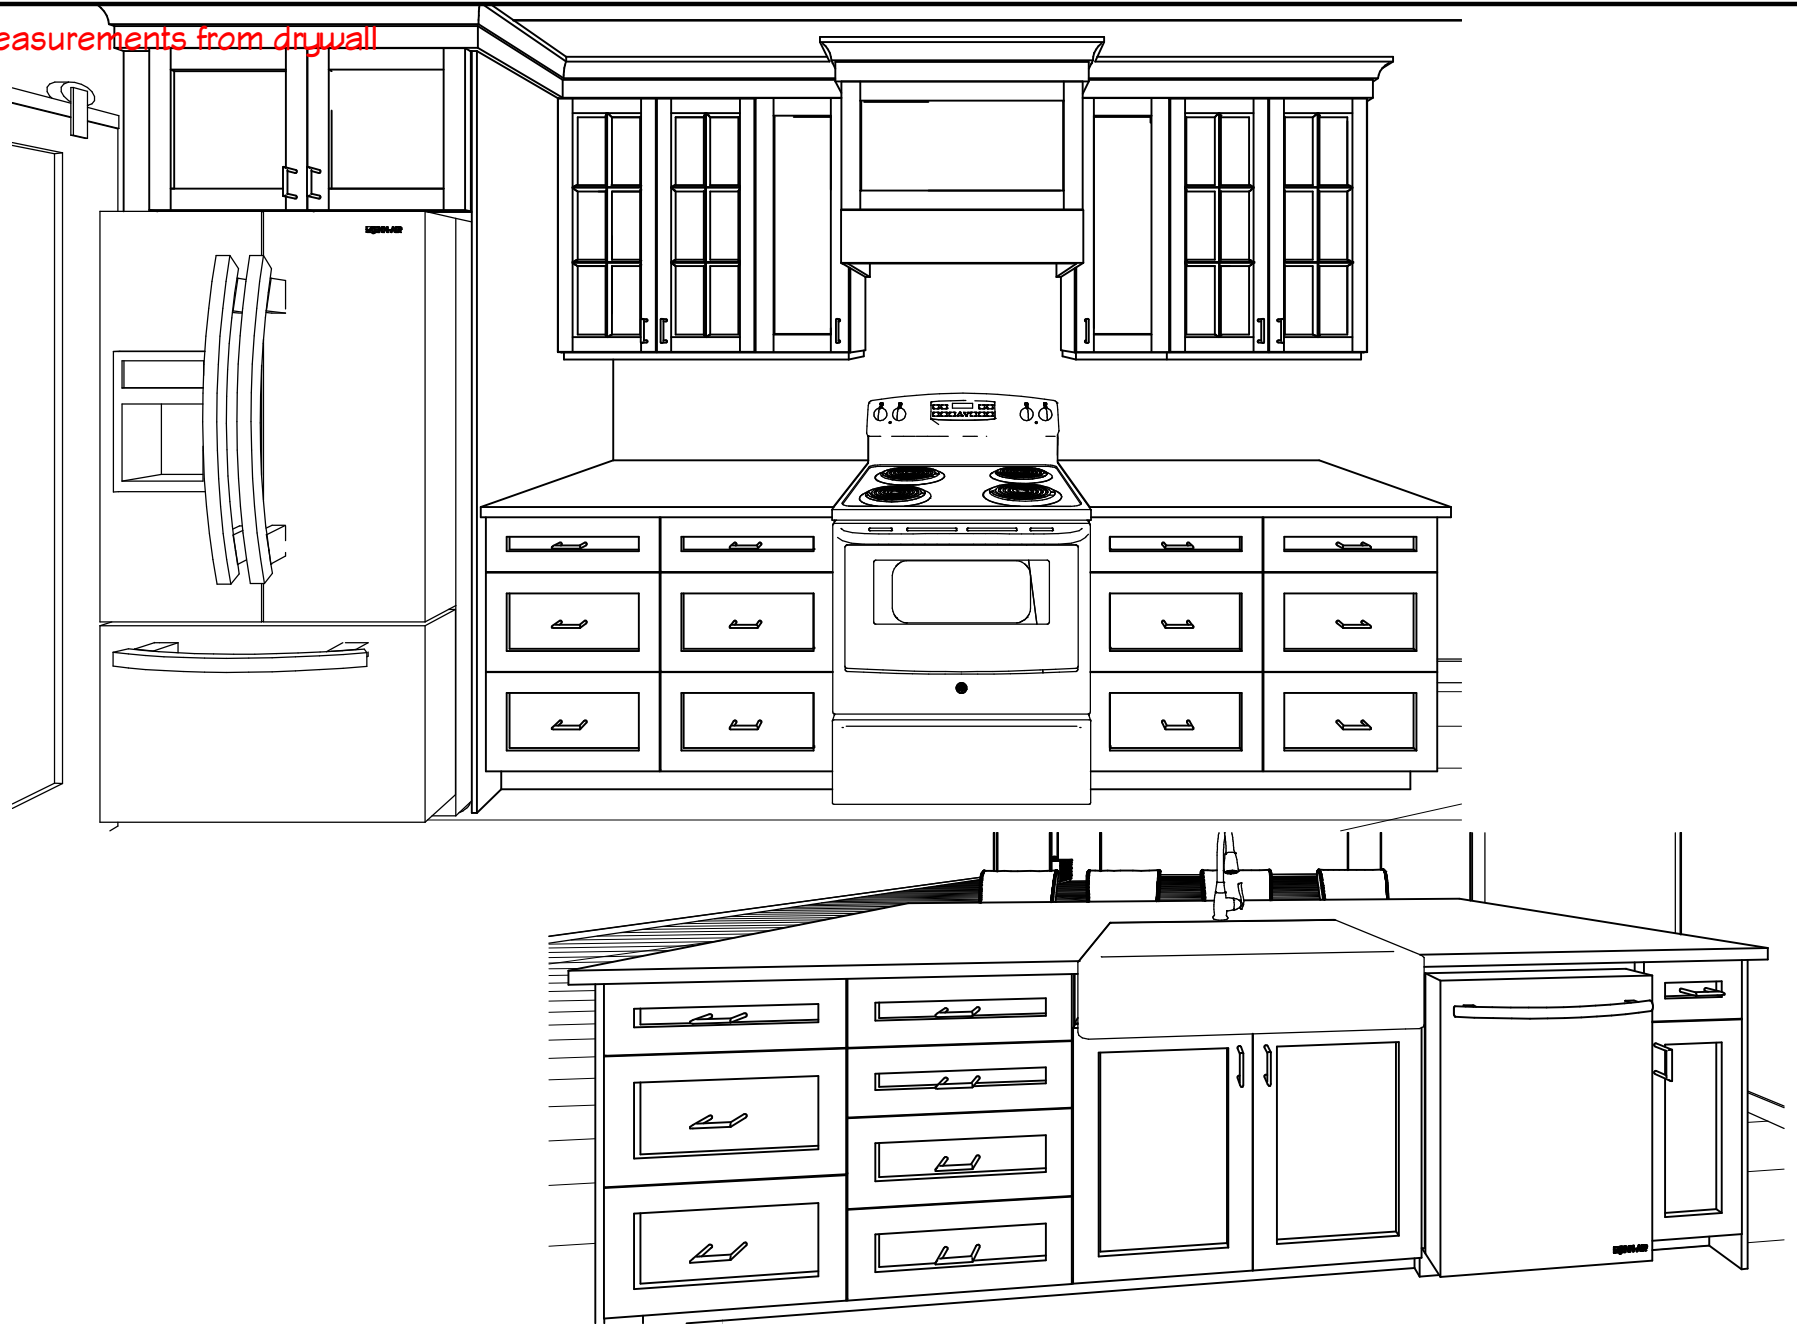

All measurements from dry wall

SUNVALLEY *Design Shop*

WWW.SUNVALLEYCABINETS.CA

PROJECT NAME
Randy & Brenley Falk

PAGE 3

2021-05-06