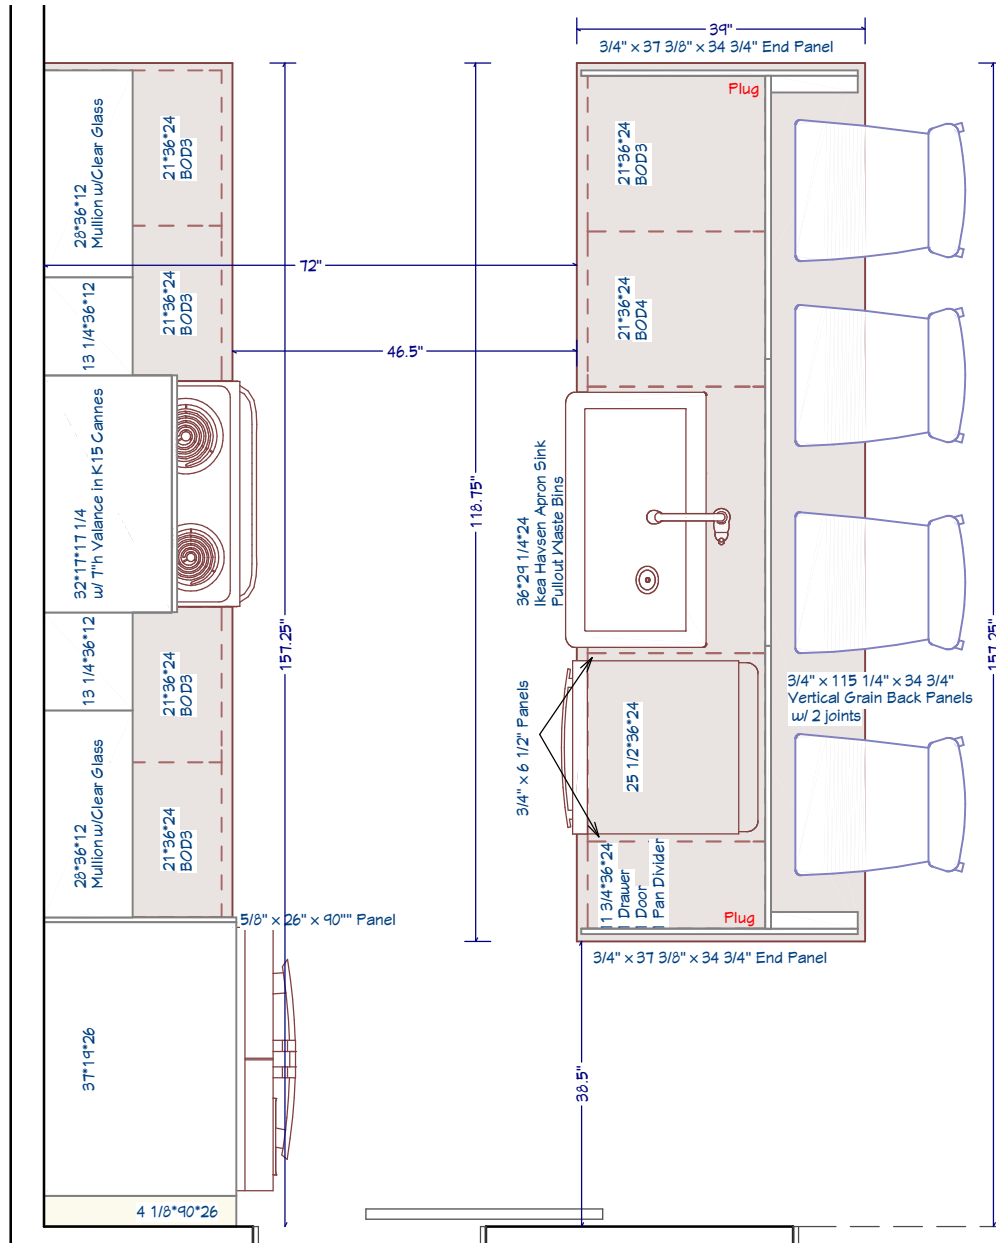

All measurements from drywall

CABINETRY DETAILS

Cabinets: Perimeter E500 351 P2D B Shaker Style - Simply White

Island S490 K15 Cannes Riviera Oak

Interior: White Melamine

36" h Uppers with subcrown and J840 Crown

2 uppers with mullions and clear glass

1" Light rail w/ LED ribbon light on wall switch

Rangehood valance in K15 Cannes to match to match Island

Ikea Rangehood OMSINNAD 404.621.45 (supplied by others)

Island with plain vertical grain panels on ends, vertical grain panels with 2 joints on back of island

2021-05-06

All measurements from drywall

42" - counter length

27.5" 14.5"

ENSUITE VANITY

BATHROOM VANITIES

Cabinets: S490 Door style in K15 Cannes
Countertops: W-4924-38 White Carrara Laminate
Square Wrap Edge, No Backsplash
Handles: Marathon 9765-128-DBK
Sink and faucet not included

54" -counter length

27"

MAIN BATH VANITY

1'34"21