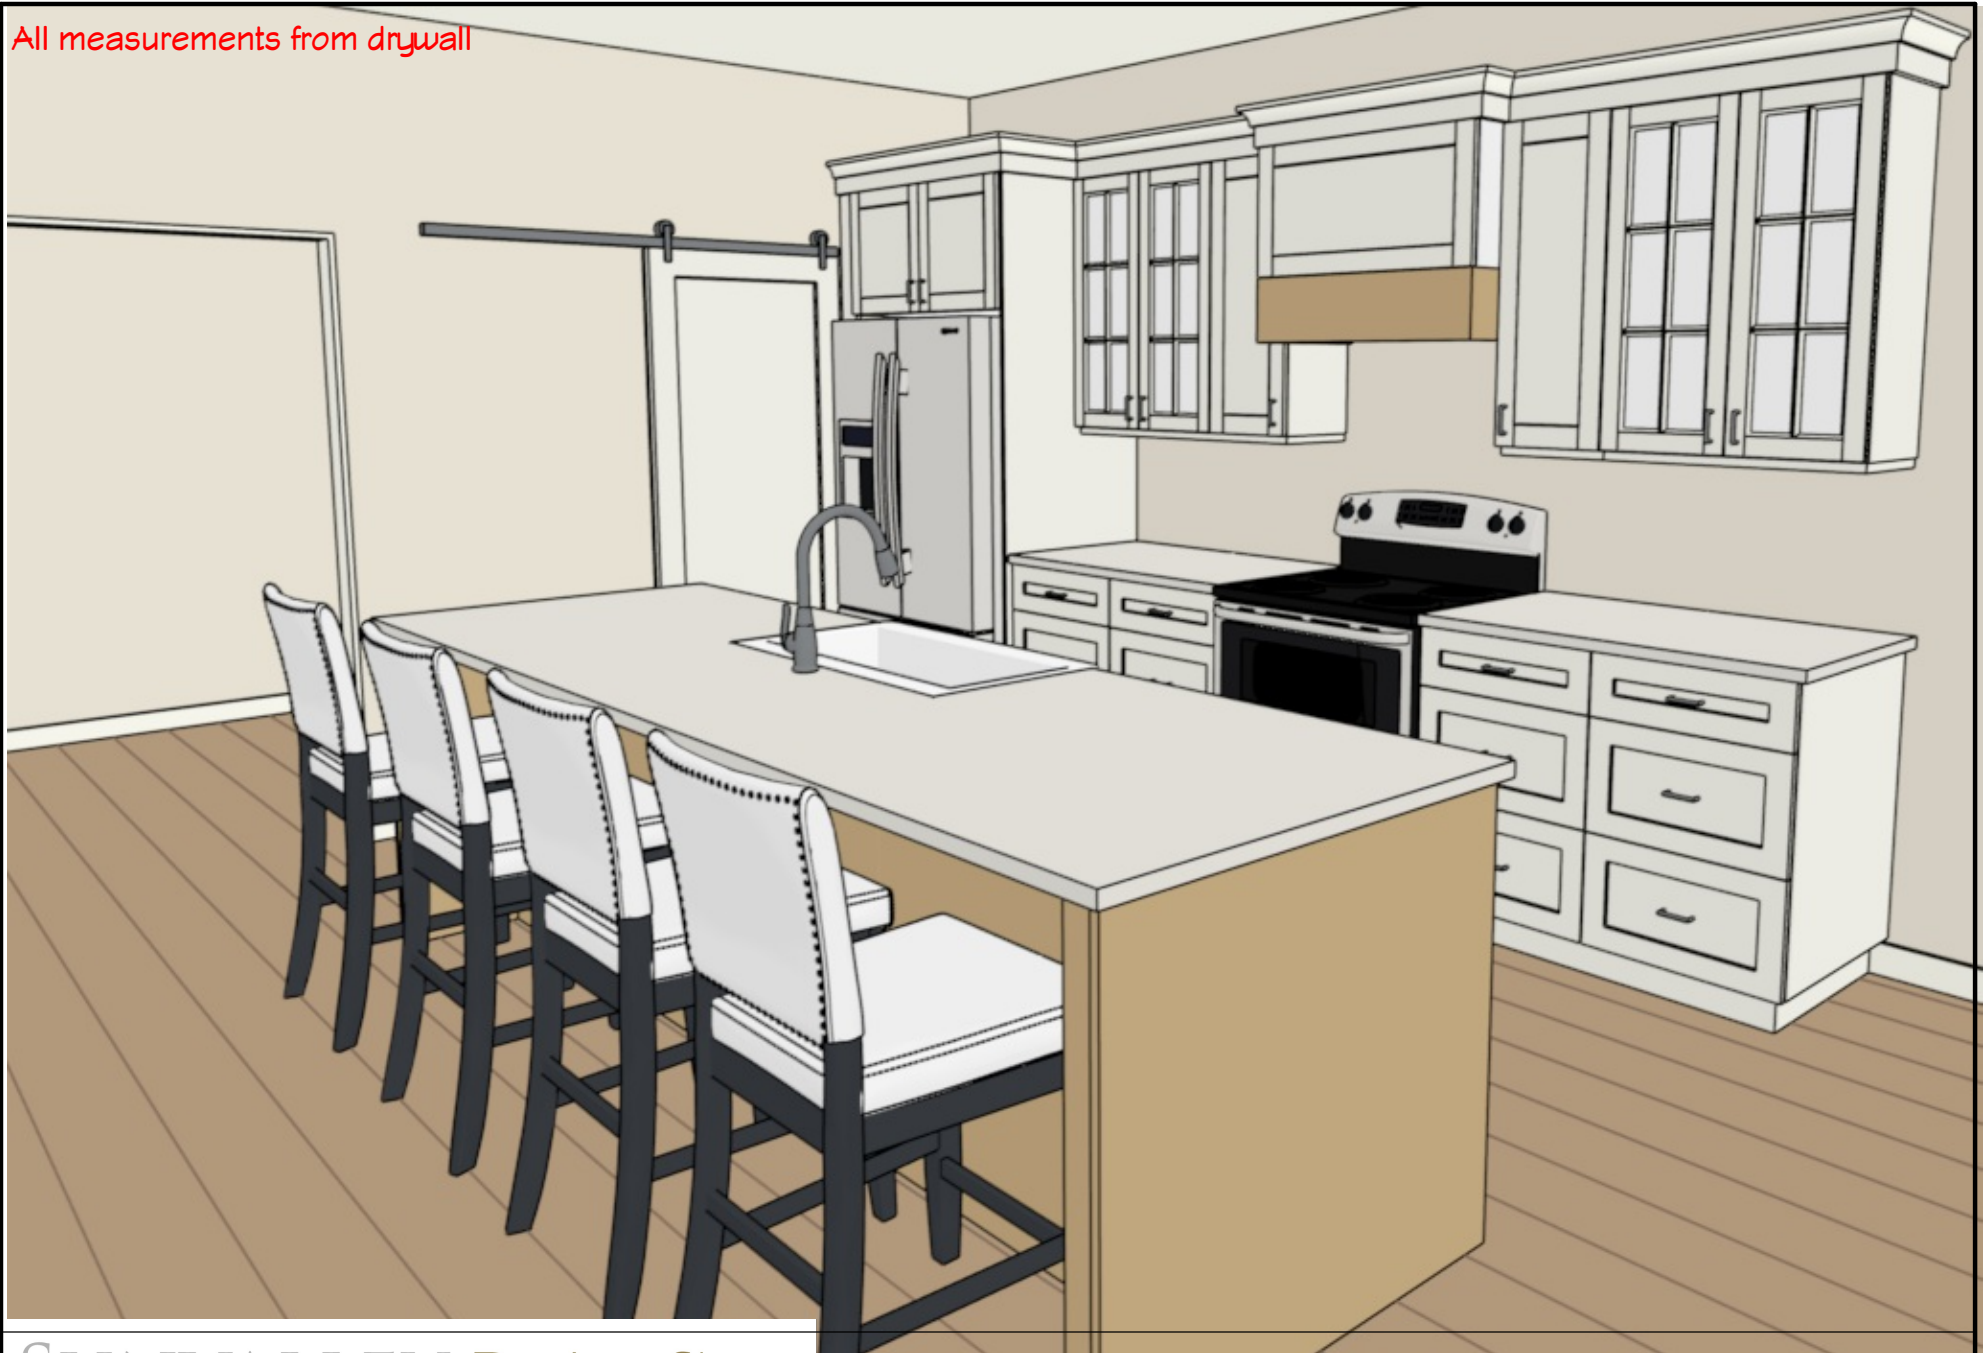

All measurements from drywall

SUNVALLEY *Design Shop*

WWW.SUNVALLEYCABINETS.CA

PROJECT NAME
Randy & Brenley Falk

PAGE 4

2021-05-06