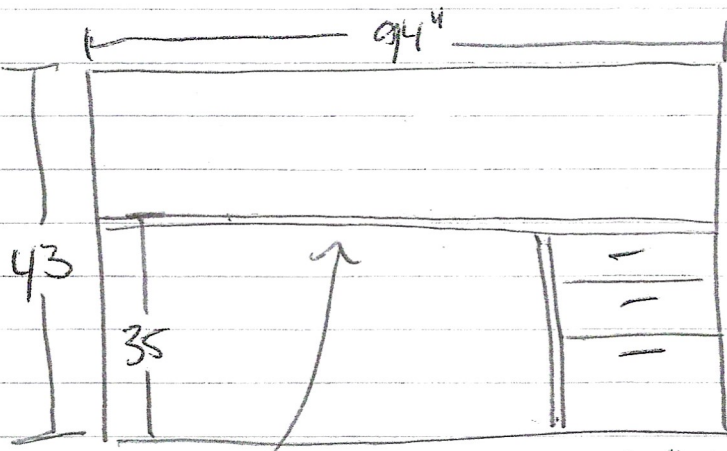

Reception Desk

← supports for top as needed

lockable for files

19" inside of Drawer

Support needed?

angled by in middle

$15 \frac{3}{16}$ " Center of \odot
File Hanger Rails

Quartz Pieces: 1- 12" x 96", polished all 4 sides
 1- 25" x 96", with cable hole and slight jay on 2 sides, polished front & sides